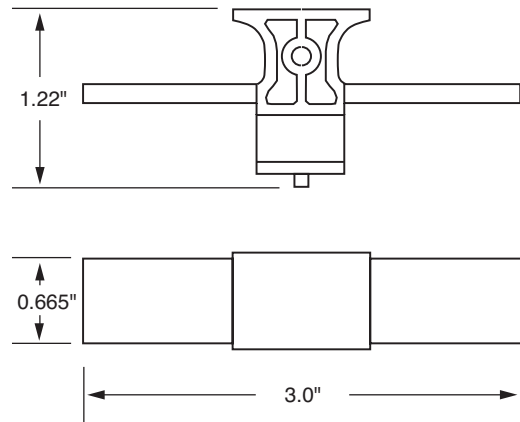

**THE DATASHEET OF
0SPL0001T**

CLASS CC AND MIDGET FUSE BLOCK ACCESSORIES

FBDIN1 Rail Adapter

Dimensions Inches

Features/Benefits

- DIN Rail adaptor for 30 A Midget, Class CC and Class G fuse blocks
- Patented design with no tools necessary for installation
- Permits snap-mounting of 30 A Midget, Class CC and Class G fuse blocks to standard and low profile 35 mm symmetrical DIN rails and 32 mm asymmetrical DIN rails
- Easy removal via disconnect tab

CLASS CC AND MIDGET FUSE BLOCK ACCESSORIES

SPL001 Rail Adapter

Dimensions

One-Pole

Features/Benefits

- 600 V 1/10-30 A Class CC and Midget fuse cover puller that offers increased protection when removing fuses
- Simple removal without the need for a separate puller
- Meets Dead-Front requirements
- Easily gangable with 1/8" diameter wire
- For use with all 600 V Class CC and Midget 1/10-30 A fuses
- Label provided for easy fuse identification
- Available in 1- or 2-pole configurations